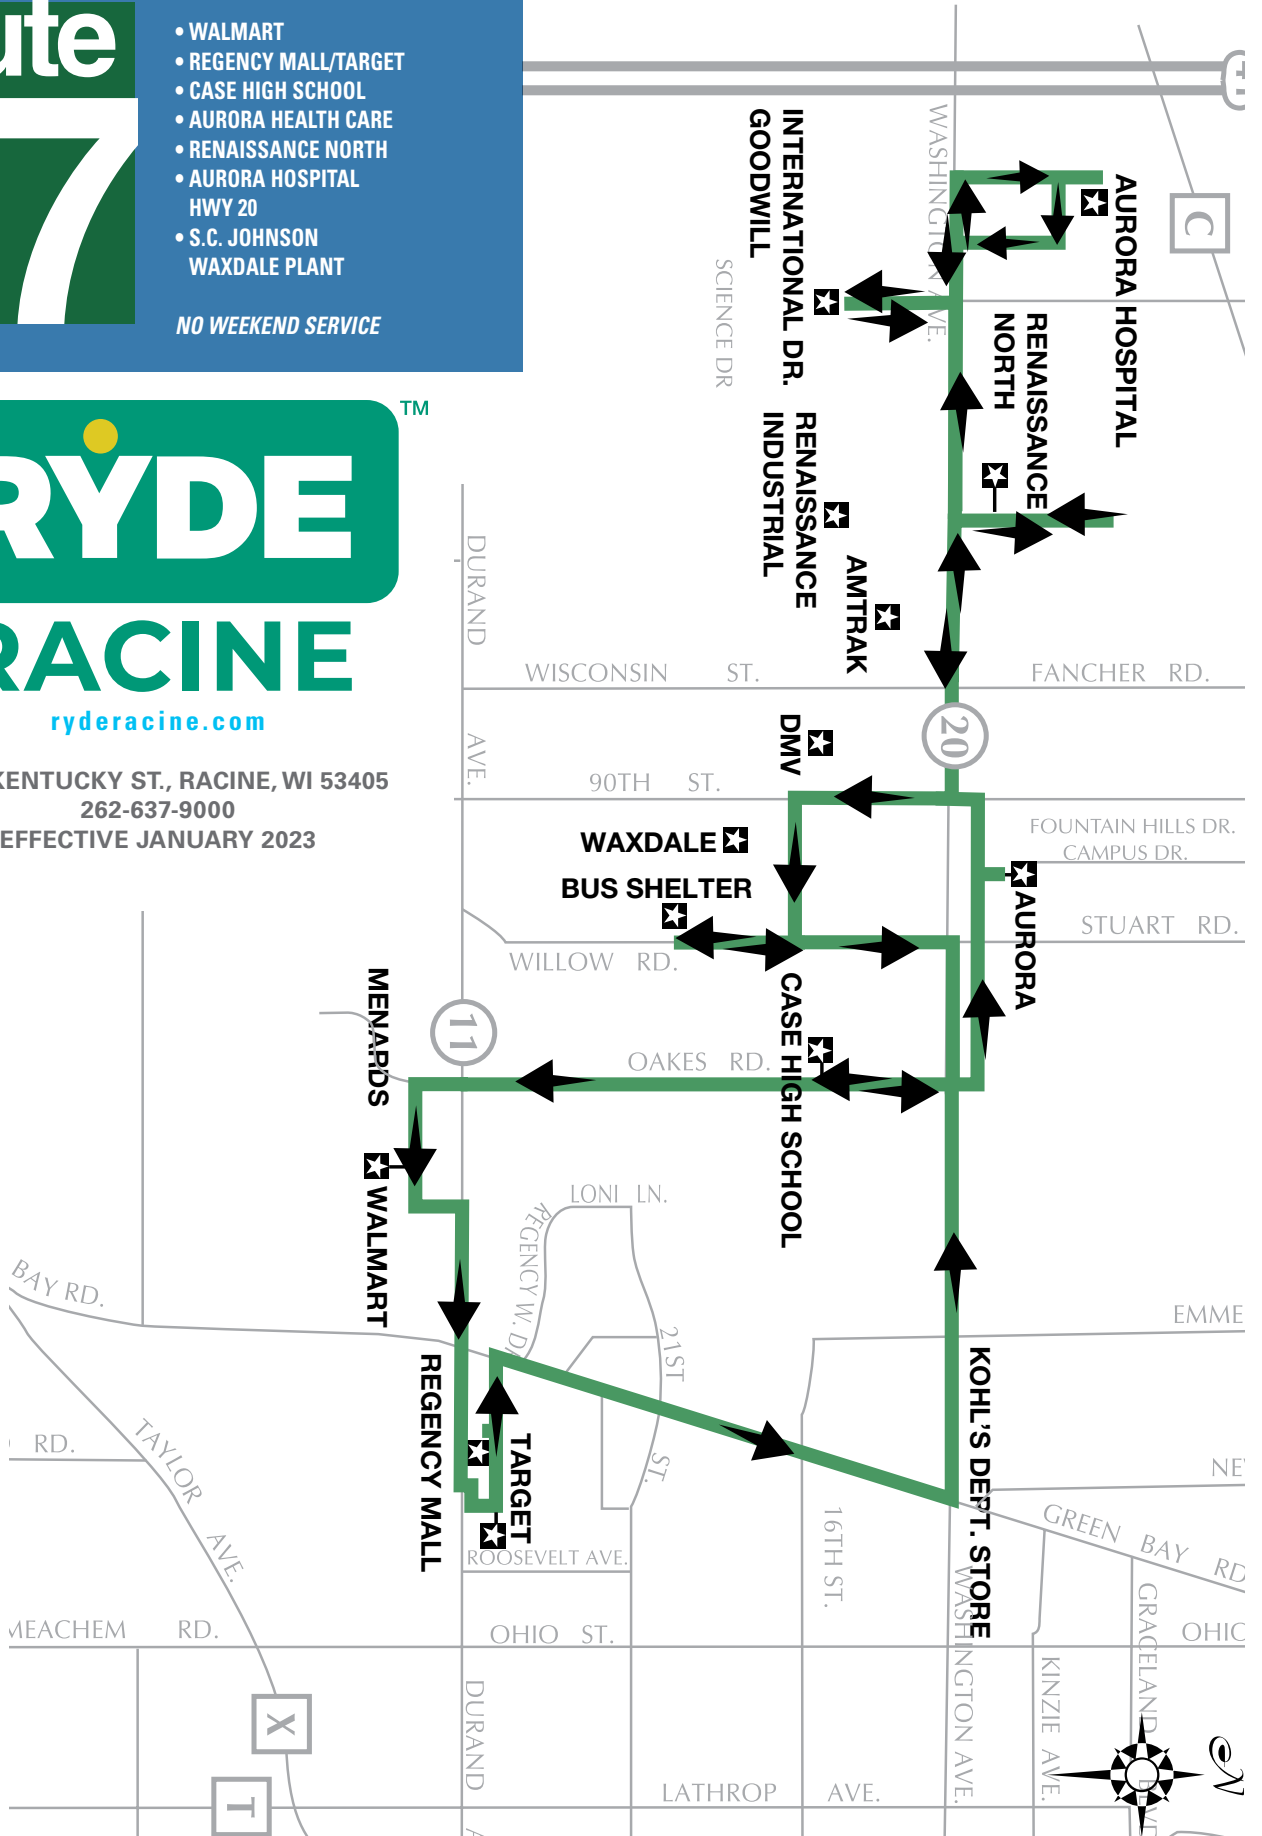

route 27

- WALMART
- REGENCY MALL/TARGET
- CASE HIGH SCHOOL
- AURORA HEALTH CARE
- RENAISSANCE NORTH
- AURORA HOSPITAL HWY 20
- S.C. JOHNSON WAXDALE PLANT

NO WEEKEND SERVICE

ryderacine.com

1900 KENTUCKY ST., RACINE, WI 53405

262-637-9000

EFFECTIVE JANUARY 2023

ROUTE 27: MONDAY– FRIDAY SERVICE

WALMART	TARGET	CASE HIGH SCHOOL	AURORA HEALTH CARE	RENAISSANCE NORTH	AURORA HOSPITAL HWY 20	INTERNATIONAL DRIVE	WAXDALE	CASE HIGH SCHOOL	WALMART
1	2	3	4	5	6	7	8	9	1
								8:13 A	8:17 A
8:28 A	8:31 A	8:44 A	8:50 A	8:53 A	8:56 A	8:59 A	9:09 A	9:13 A	9:17 A
9:28 A	9:31 A	9:44 A	9:50 A	9:53 A	9:56 A	9:59 A	10:09 A	10:13 A	10:17 A
10:28 A	10:31 A	10:44 A	10:50 A	10:53 A	10:56 A	10:59 A	11:09 A	11:13 A	11:17 A
11:28 A	11:31 A	11:44 A	11:50 A	11:53 A	11:56 A	11:59 A	12:09 P	12:13 P	12:17 P
12:28 P	12:31 P	12:44 P	12:50 P	12:53 P	12:56 P	12:59 P	1:09 P	1:13 P	1:17 P
1:28 P	1:31 P	1:44 P	1:50 P	1:53 P	1:56 P	1:59 P	2:09 P	2:13 P	2:17 P
2:28 P	2:31 P	2:44 P	2:50 P	2:53 P	2:56 P	2:59 P	3:09 P	3:13 P	3:17 P
3:28 P	3:31 P	3:44 P	3:50 P	3:53 P	3:56 P	3:59 P	4:09 P	4:13 P	4:17 P
4:28 P	4:31 P	4:44 P	4:50 P	4:53 P	4:56 P	5:59 P	5:09 P	5:13 P	5:17 P
5:28 P	5:31 P	5:44 P	5:50 P	5:53 P	5:56 P	5:59 P	6:09 P	6:13 P	6:17 P
6:28 P	6:31 P								