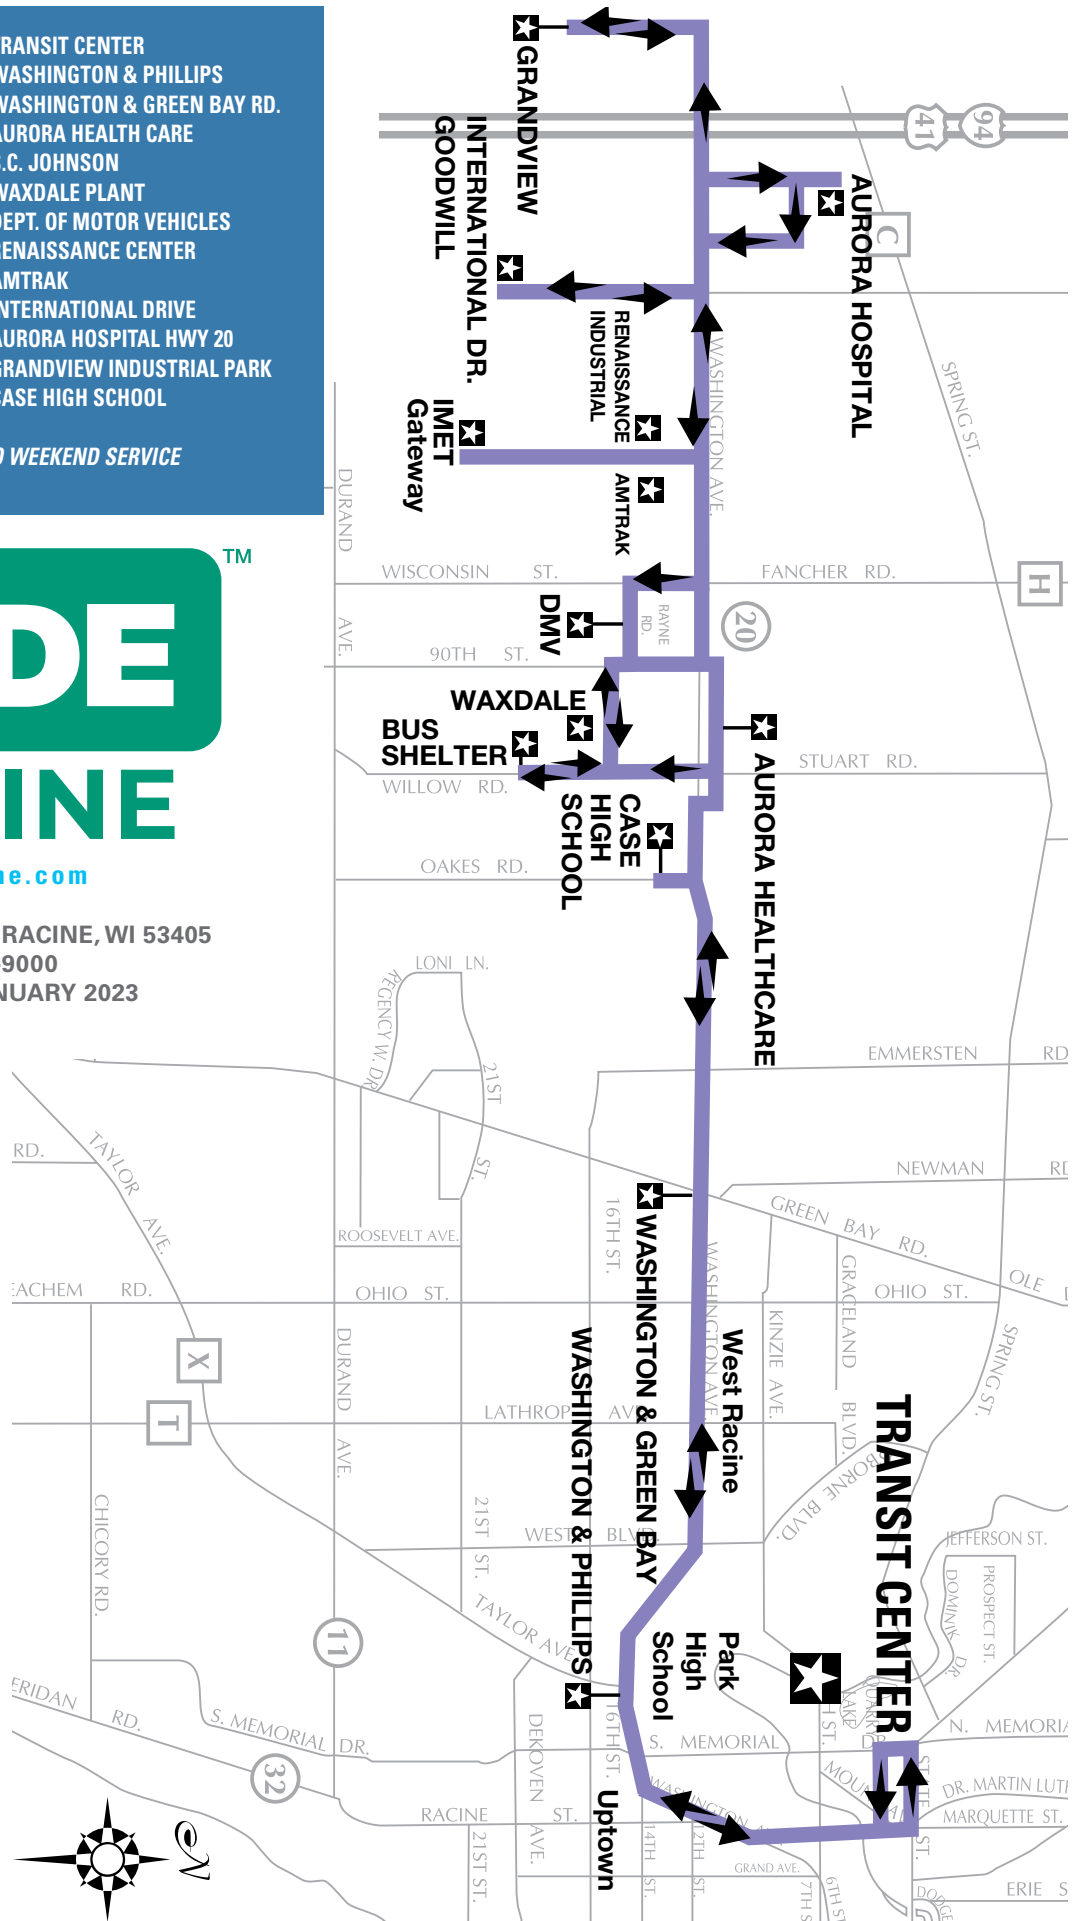

ryderacine.com

1900 KENTUCKY ST., RACINE, WI 53405
262-637-9000
EFFECTIVE JANUARY 2023