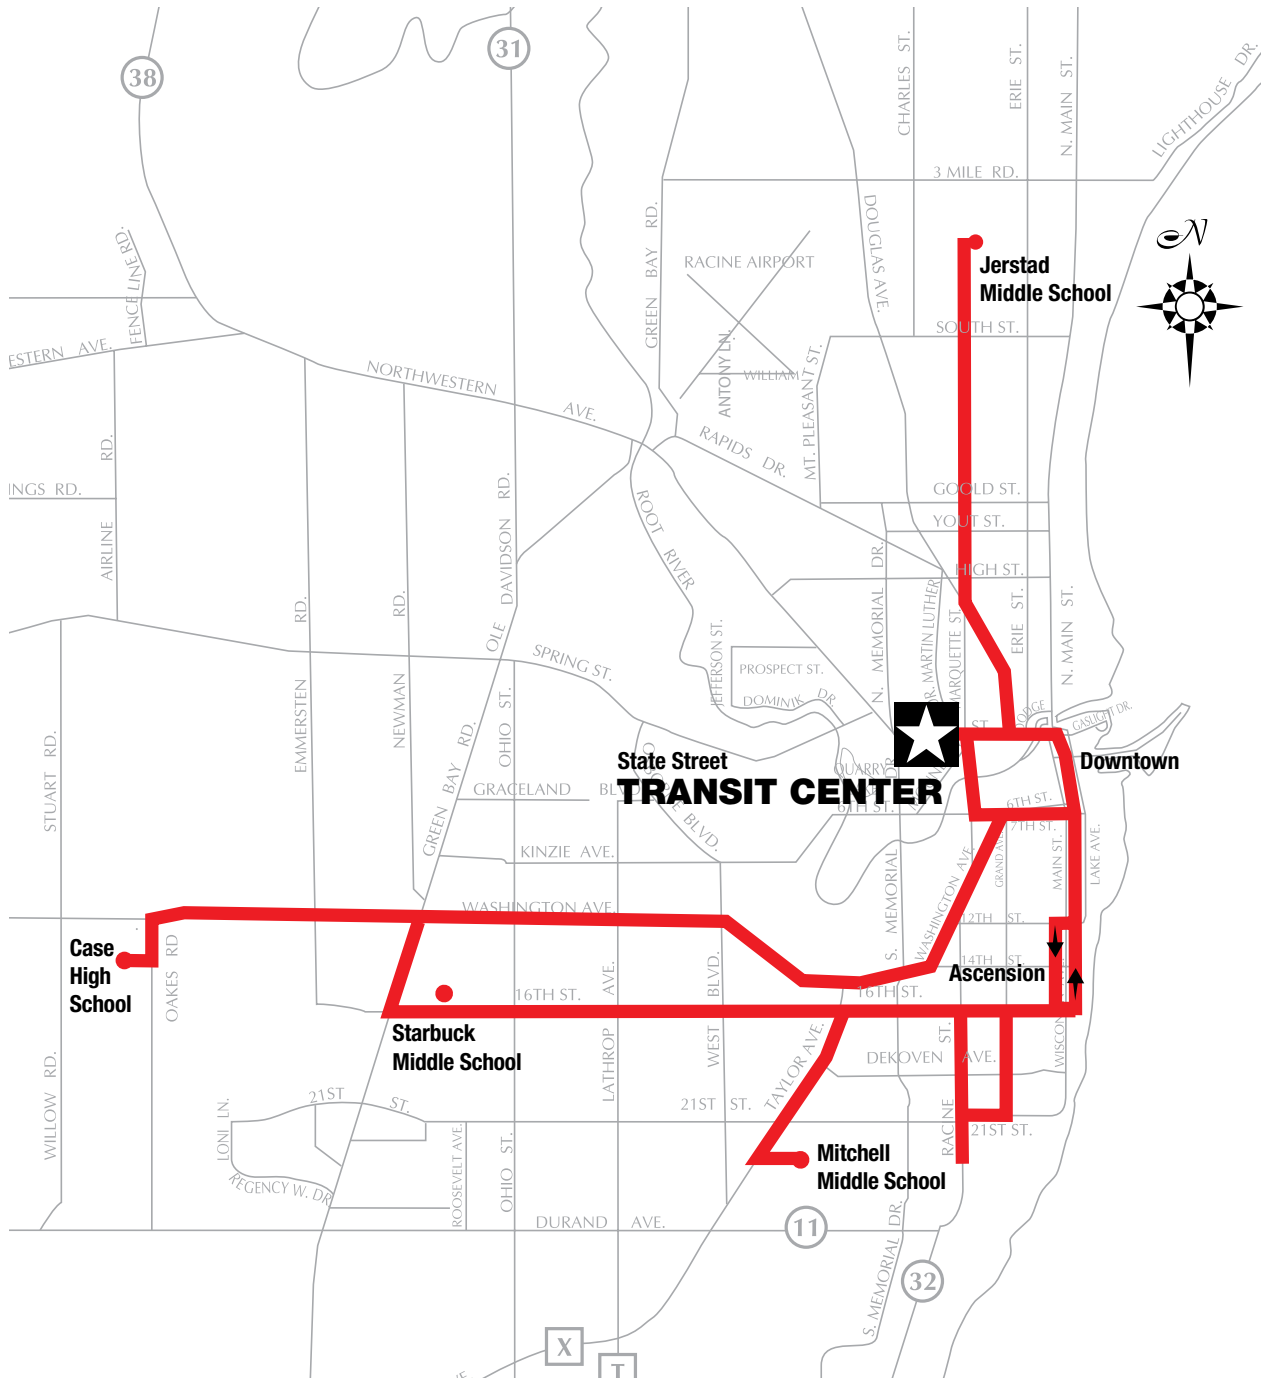

route 30

Service on
School Days Only

SERVING:
CASE HIGH SCHOOL

MITCHELL
MIDDLE SCHOOL

JERSTAD-AGERHOLM
MIDDLE SCHOOL

STARBUCK
MIDDLE SCHOOL

ryderacine.com

1900 KENTUCKY ST., RACINE, WI 53405

262-637-9000

EFFECTIVE JANUARY 2023