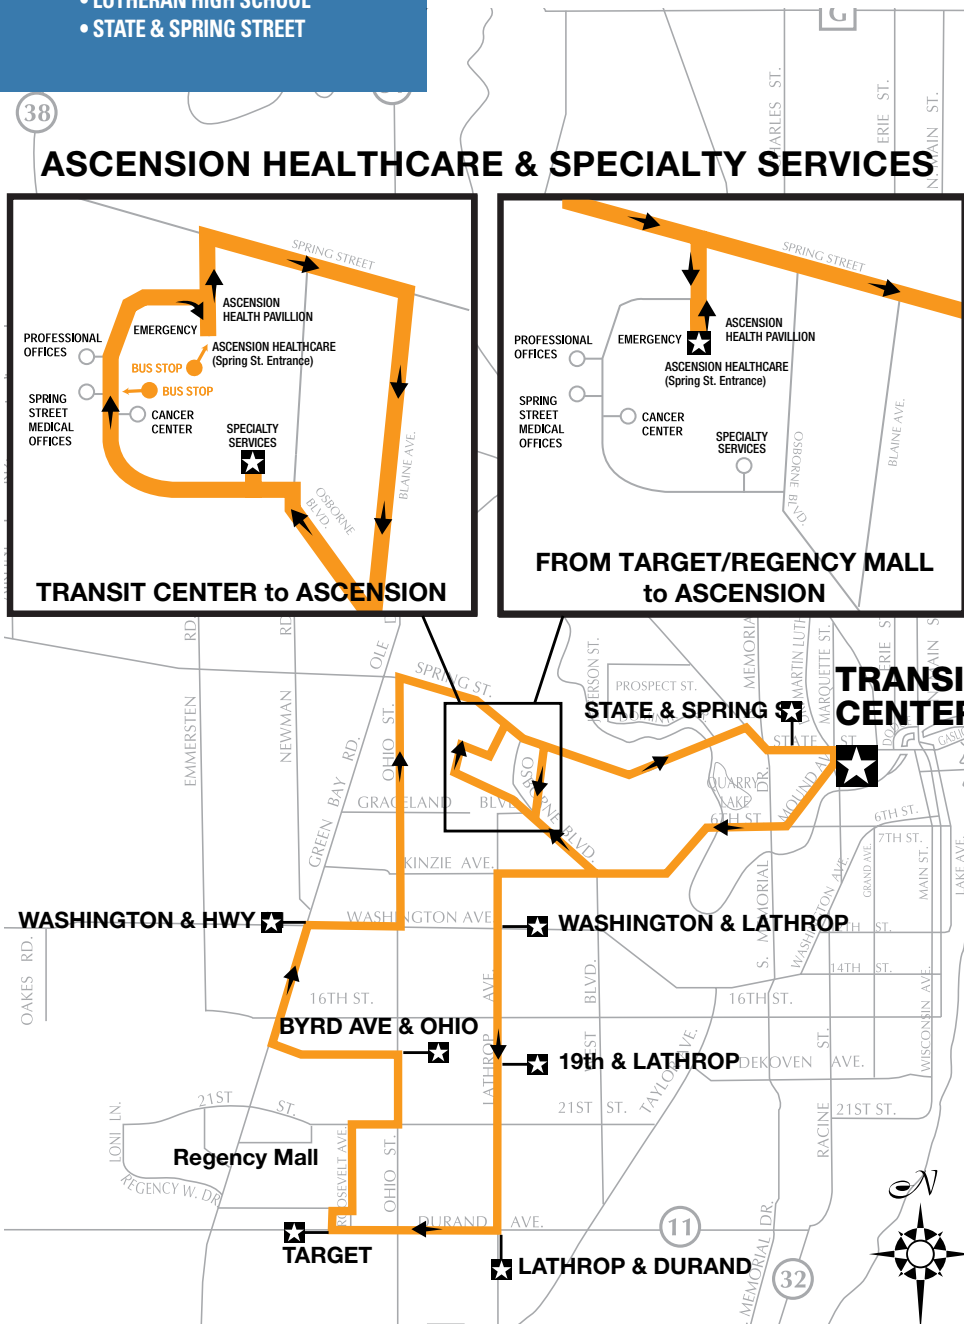

route 86

- TRANSIT CENTER
- 21ST CENTRY SCHOOL/MOUND AVE.
- 6TH ST. & MEMORIAL DR.
- KINZIE AVE.
- WALDEN SCHOOL
- ASCENSION/ SPRING STREET CAMPUS
- LATHROP AVE. & WASHINGTON AVE.
- LATHROP AVE. & 19TH ST./ RYDE MAIN OFFICE
- LATHROP AVE. & DURAND AVE.
- TARGET STORE/REGENCY MALL
- BYRD AVE.
- WALMART (WASHINGTON AVE.)
- HWY 20 & HWY 31/ RACINE SHOPPING CENTRE
- WASHINGTON & OHIO/ WESTGATE SQUARE
- SPRING & OHIO
- LUTHERAN HIGH SCHOOL
- STATE & SPRING STREET

ryderacine.com

1900 KENTUCKY ST., RACINE, WI 53405

262-637-9000

EFFECTIVE JANUARY 2023