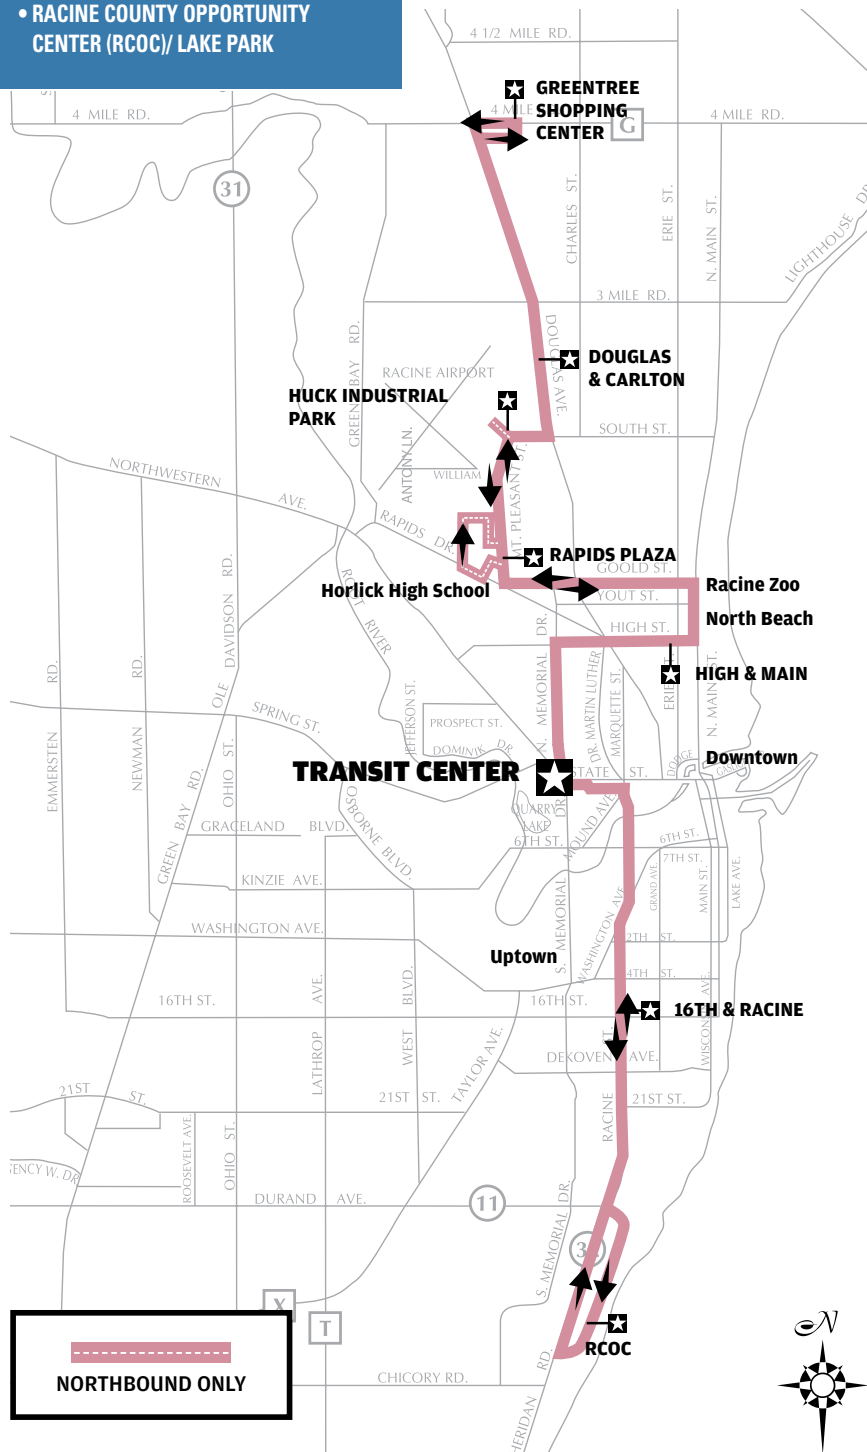

ryderacine.com

1900 KENTUCKY ST., RACINE, WI 53405
262-637-9000
EFFECTIVE JANUARY 2023