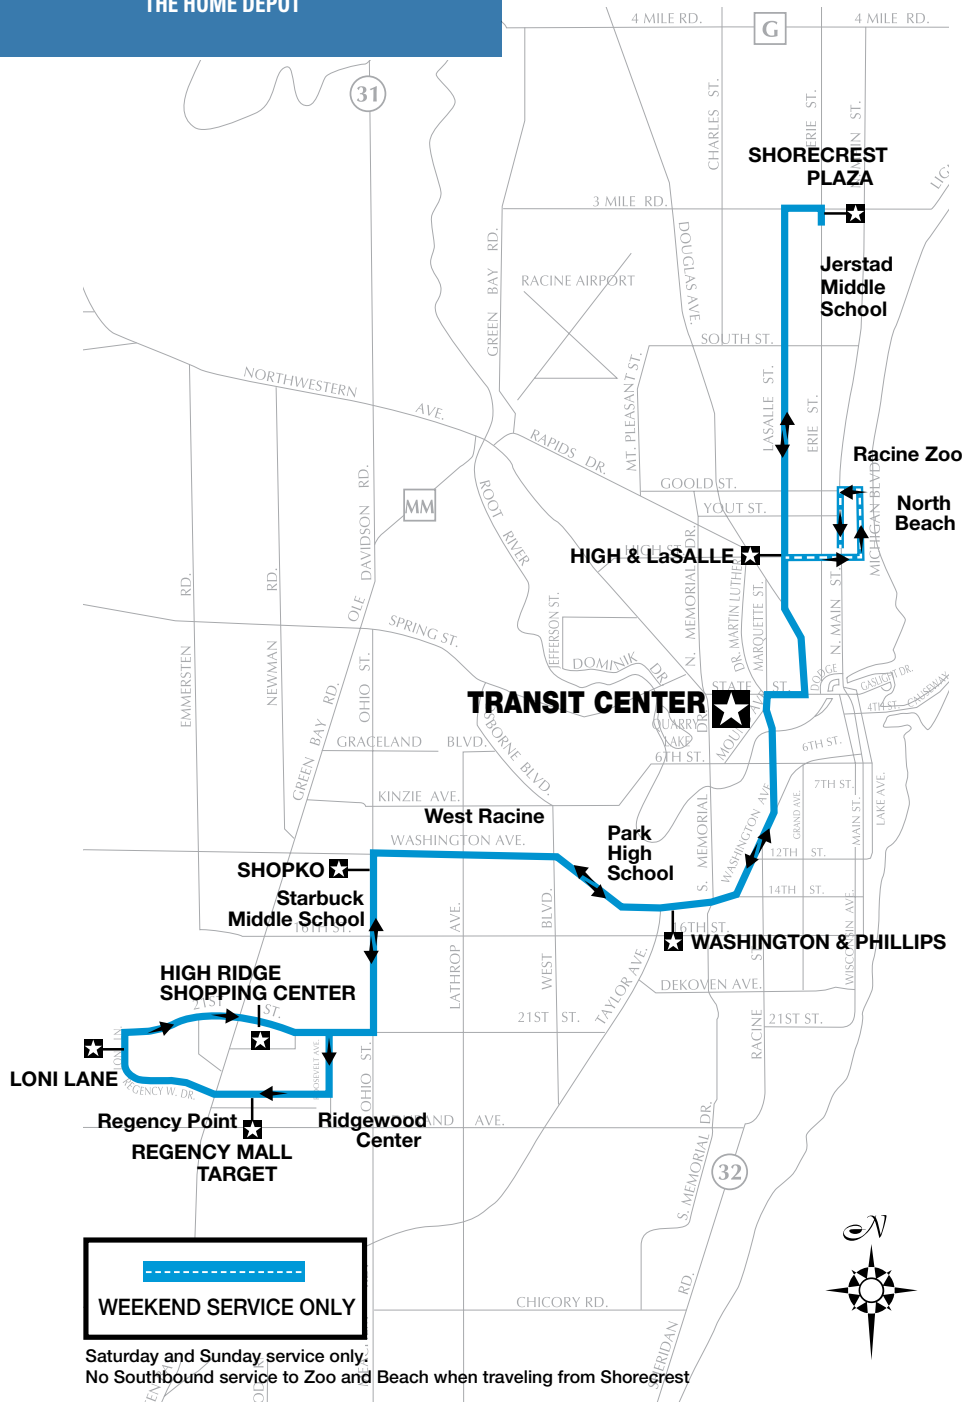

route 4

- SHORECREST PLAZA
- JERSTAD MIDDLE SCHOOL
- LASALLE
- DOUGLAS & STATE
- TRANSIT CENTER
- WASHINGTON & PHILLIPS AVE.
- WASHINGTON PARK HIGH SCHOOL
- WASHINGTON & LATHROP
- WASHINGTON & OHIO / WESTGATE SQUARE
- STARBUCK MIDDLE SCHOOL
- BYRD & OHIO
- TARGET / REGENCY MALL
- REGENCY POINT SHOPPING CENTER
- LONI LANE
- HIGH RIDGE SHOPPING CENTER / THE HOME DEPOT

ryderacine.com

1900 KENTUCKY ST., RACINE, WI 53405
262-637-9000
EFFECTIVE JANUARY 2023