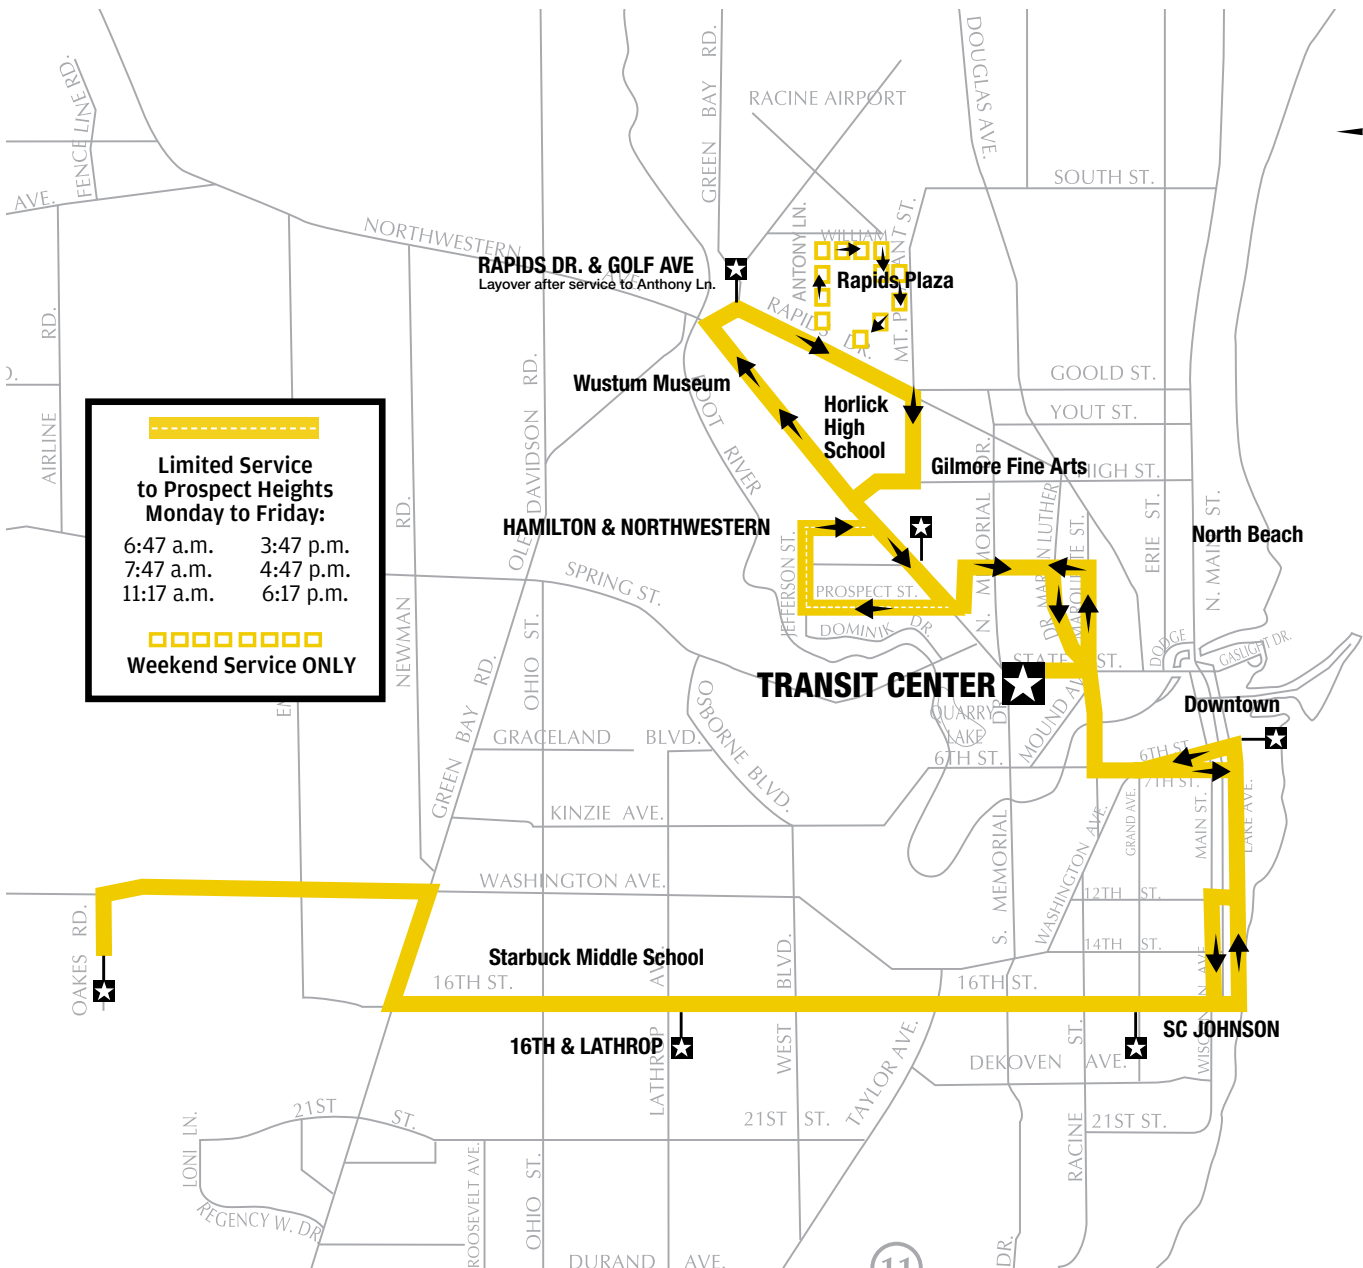

route 3

- GOLF AVE. & RAPIDS DR.
- RAPIDS PLAZA
- WILLIAM HORLICK HIGH SCHOOL
- GILMORE FINE ARTS
- PROSPECT HEIGHTS
- HAMILTON & NORTHWESTERN AVE.
- MLK COMMUNITY CENTER
- TRANSIT CENTER
- CITY HALL
- RACINE COUNTY LAW ENFORCEMENT
- GATEWAY TECH
- ASCENSION WISCONSIN AVE CAMPUS
- 16TH & RACINE ST.
- 16TH & TAYLOR AVE.
- 16TH & LATHROP AVE.
- STARBUCK MIDDLE SCHOOL
- 16TH & HWY 31
- HWY 20 & HWY 31
- DELTA HOTEL BY MARRIOTT
- CASE HIGH SCHOOL

ryderacine.com

1900 KENTUCKY ST., RACINE, WI 53405
262-637-9000
EFFECTIVE JANUARY 2023