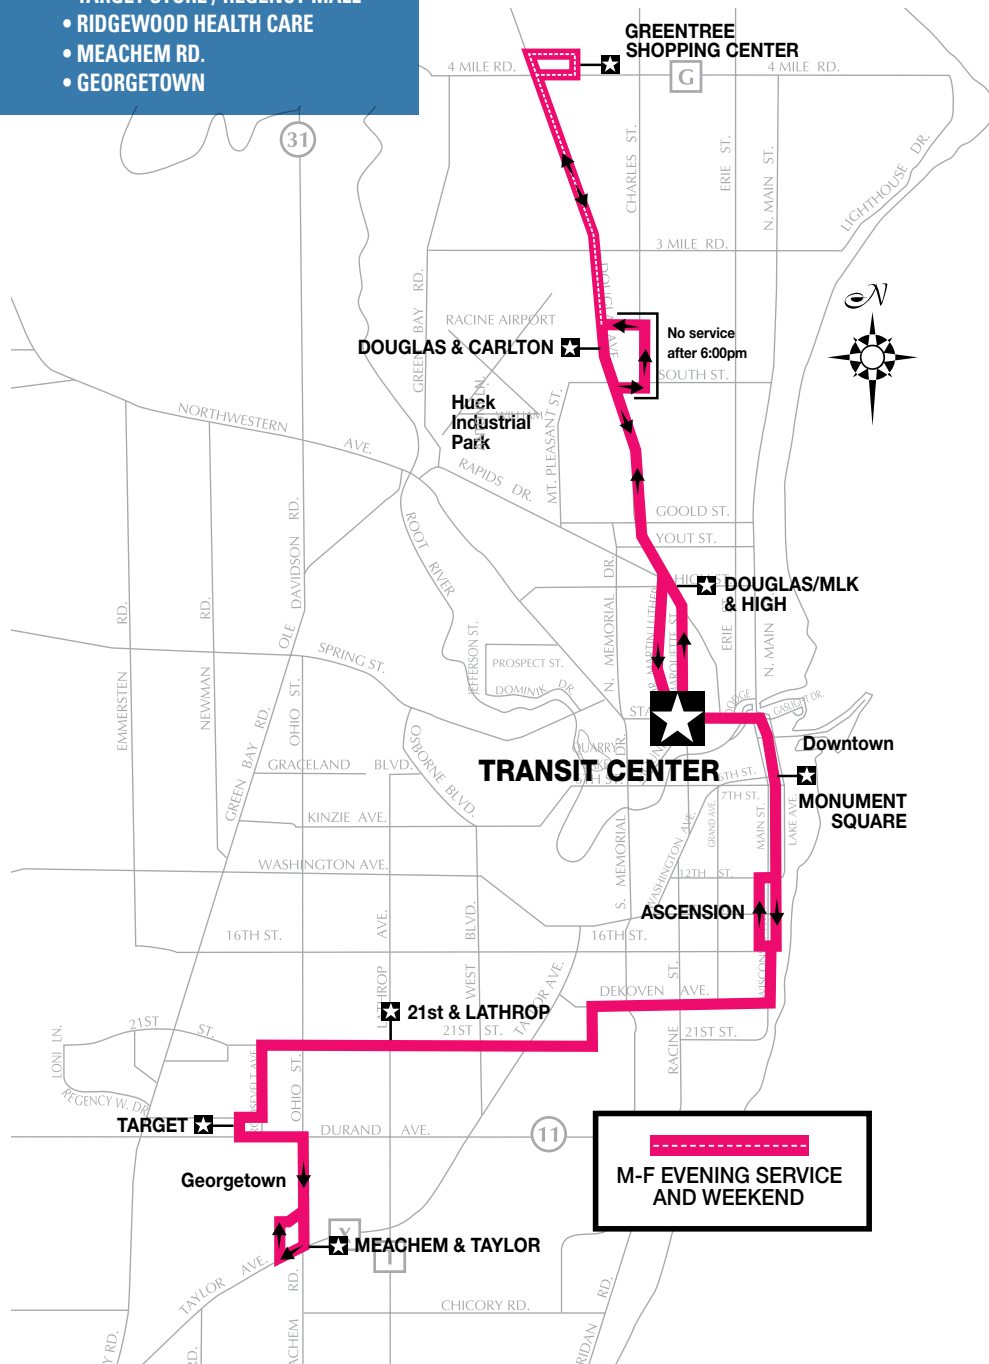

route 1

1. **GREENTREE CENTER**
   (Evening & weekend service only. For weekday service see Route 5 schedule.)
2. 3 MILE & DOUGLAS AVE.
   - DOUGLAS AVE. & CARLTON
   - DOUGLAS AVE. & HIGH ST. / MLK
   - TRANSIT CENTER
   - DOWNTOWN / MONUMENT SQUARE
   - RACINE COUNTY LAW ENFORCEMENT
   - GATEWAY TECH
   - ASCENSION WISCONSIN AVE CAMPUS
   - 21ST & TAYLOR
   - 21ST & LATHROP AVE.
   - 21ST & KENTUCKY / BUS MAIN OFFICE
   - MODINE
   - INSINKERATOR
   - TWIN DISK
   - TARGET STORE / REGENCY MALL
   - RIDGEWOOD HEALTH CARE
   - MEACHEM RD.
   - GEORGETOWN

RACINE

ryderacine.com

1900 KENTUCKY ST., RACINE, WI 53405
262-637-9000
EFFECTIVE JANUARY 2023